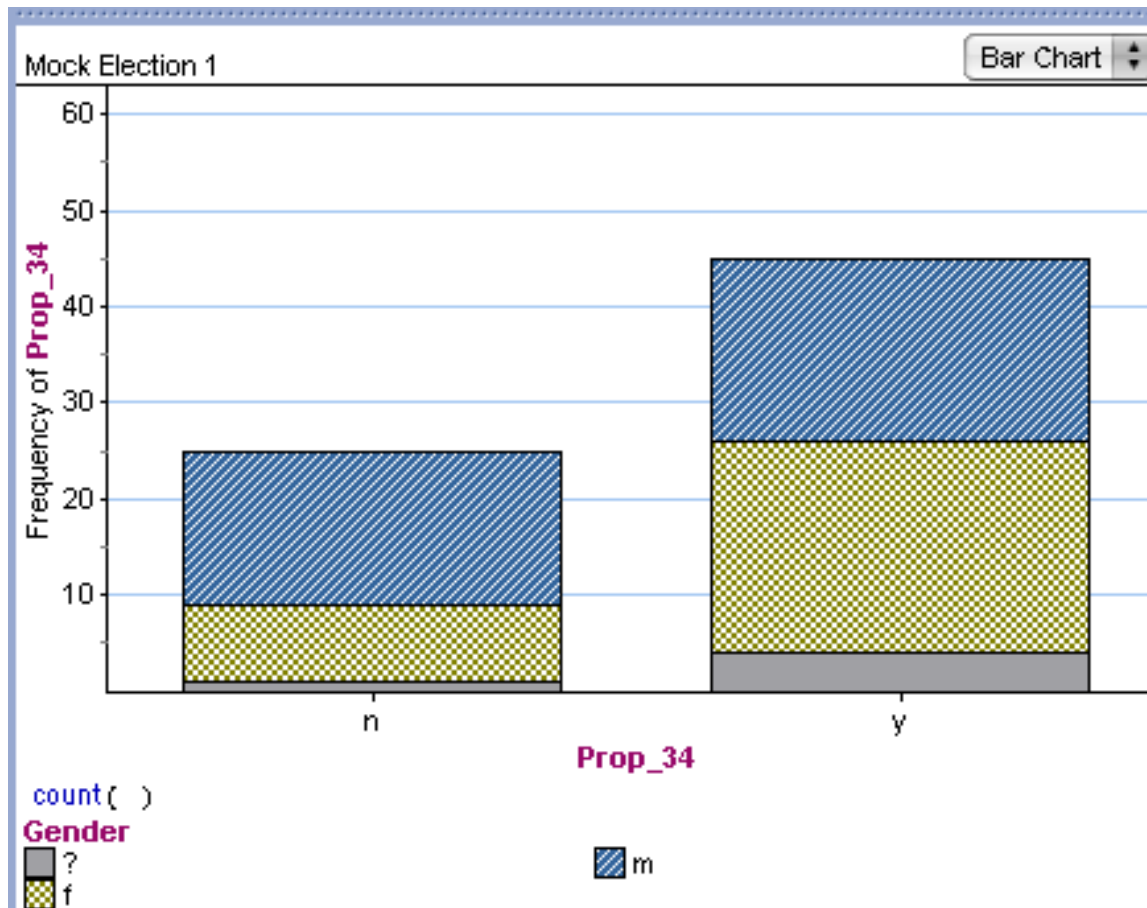

Mock Election TMS 2012

Statistics Class

Justin H, Rodrigo M, Ricardo R
and Fred

Presidential Election

gender: m/f/?

Prop 30: Temporary Taxes to Fund Education

Gender: m/f/?

Prop 34: Death Penalty Gender: m/f/?

Prop 37: Genetically Engineered Food Labeling

Gender: m/f/?