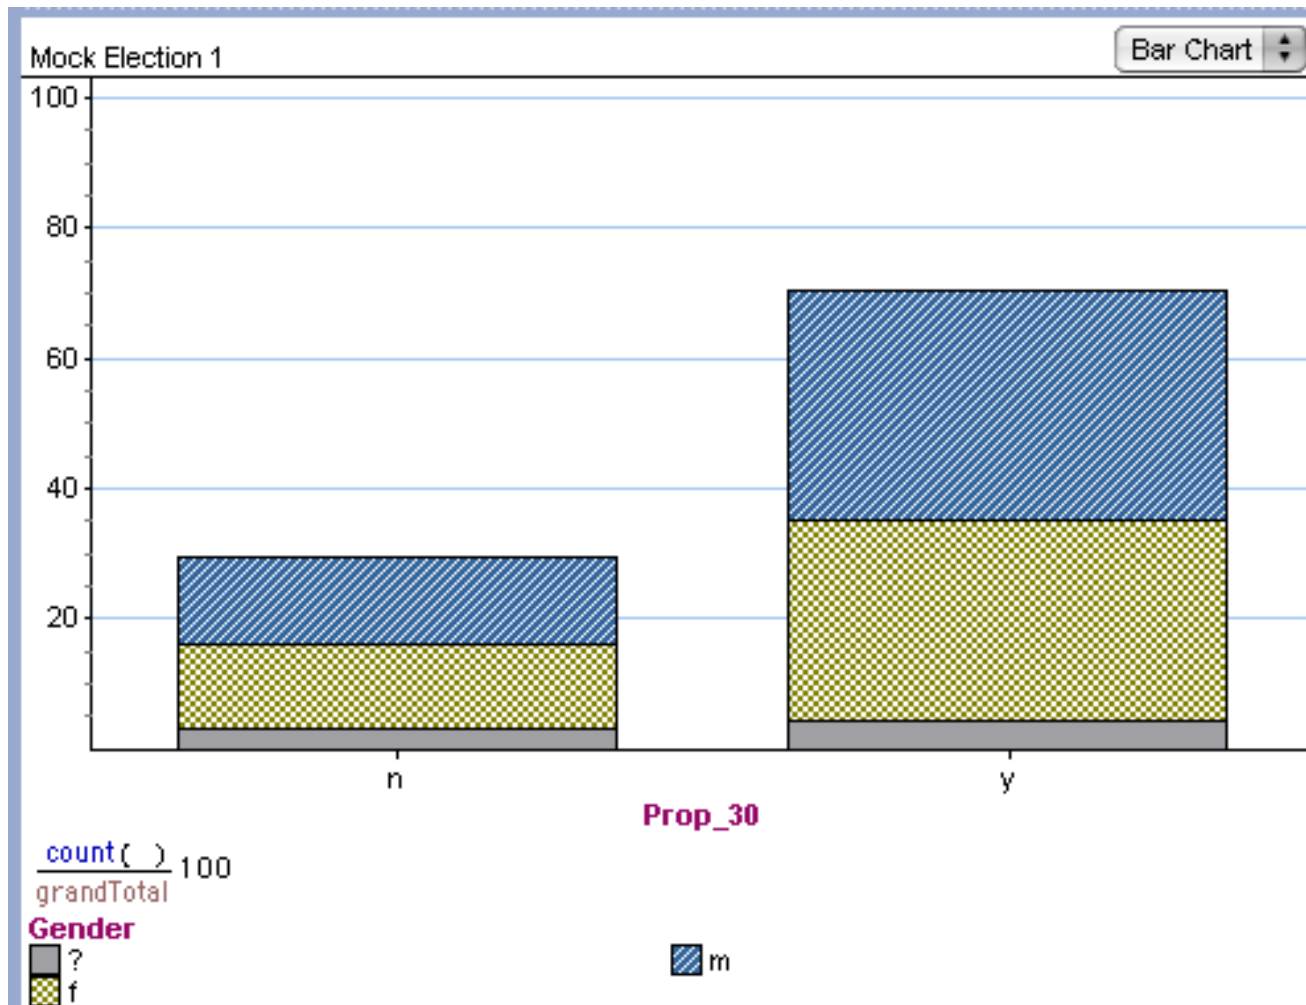

Mock Election TMS 2012

Statistics Class

Justin H, Rodrigo M, Ricardo R
and Fred

Presidential Election

gender: m/f/?

Prop 30: Temporary Taxes to Fund Education

Gender: m/f/?

Prop 34: Death Penalty Gender: m/f/?

Prop 37: Genetically Engineered Food Labeling

Gender: m/f/?