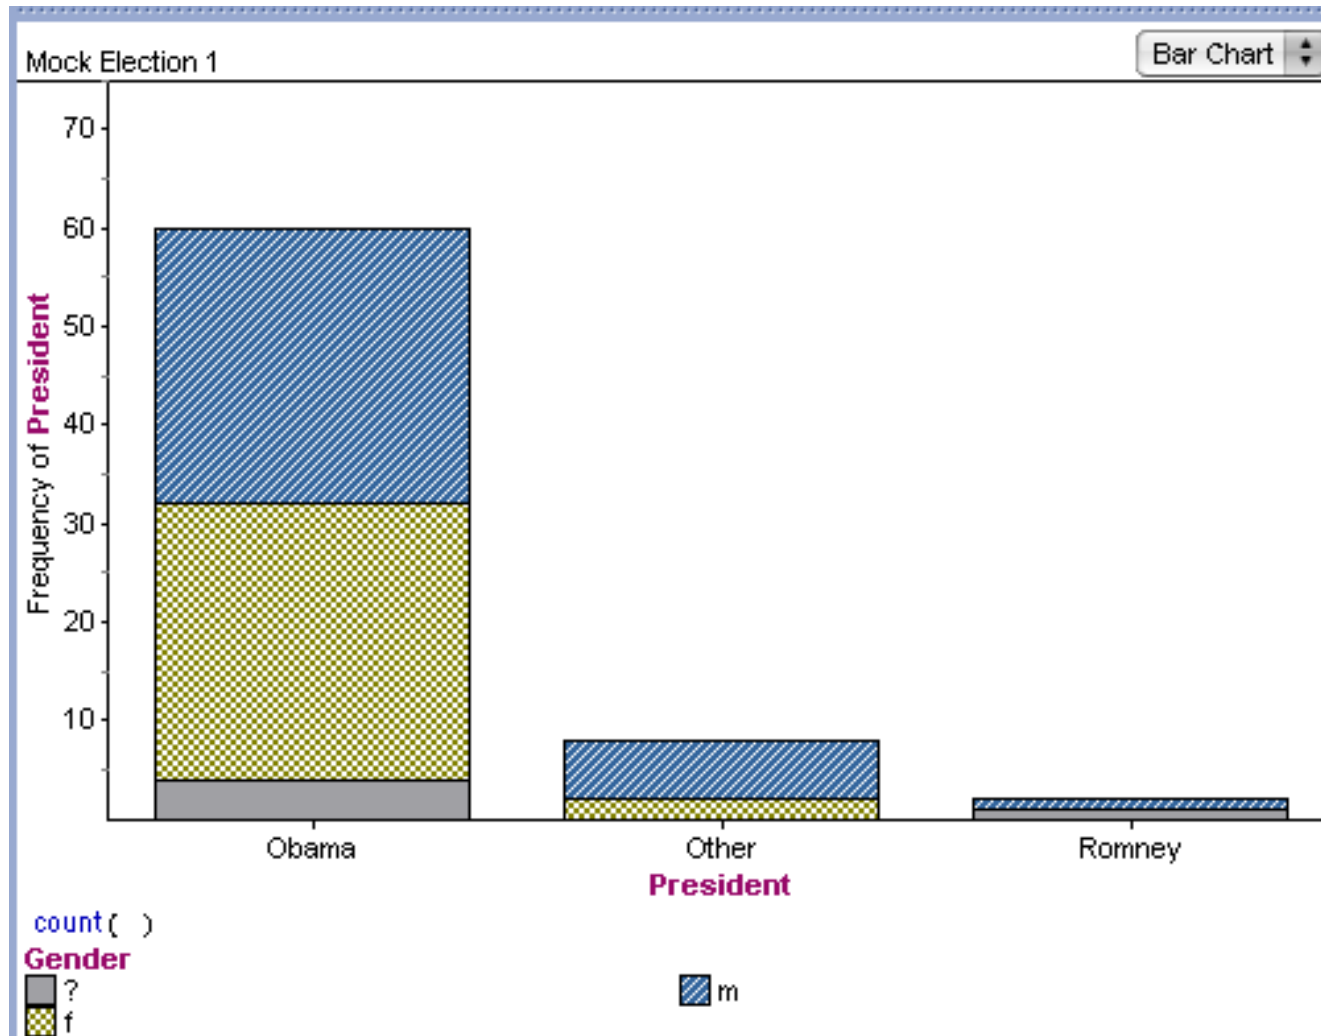

Mock Election TMS 2012

Statistics Class

Justin H, Rodrigo M, Ricardo R
and Fred

Presidential Election

gender: m/f/?

Prop 30: Temporary Taxes to Fund Education

Gender: m/f/?

Prop 34: Death Penalty Gender: m/f/?

Prop 37: Genetically Engineered Food Labeling

Gender: m/f/?